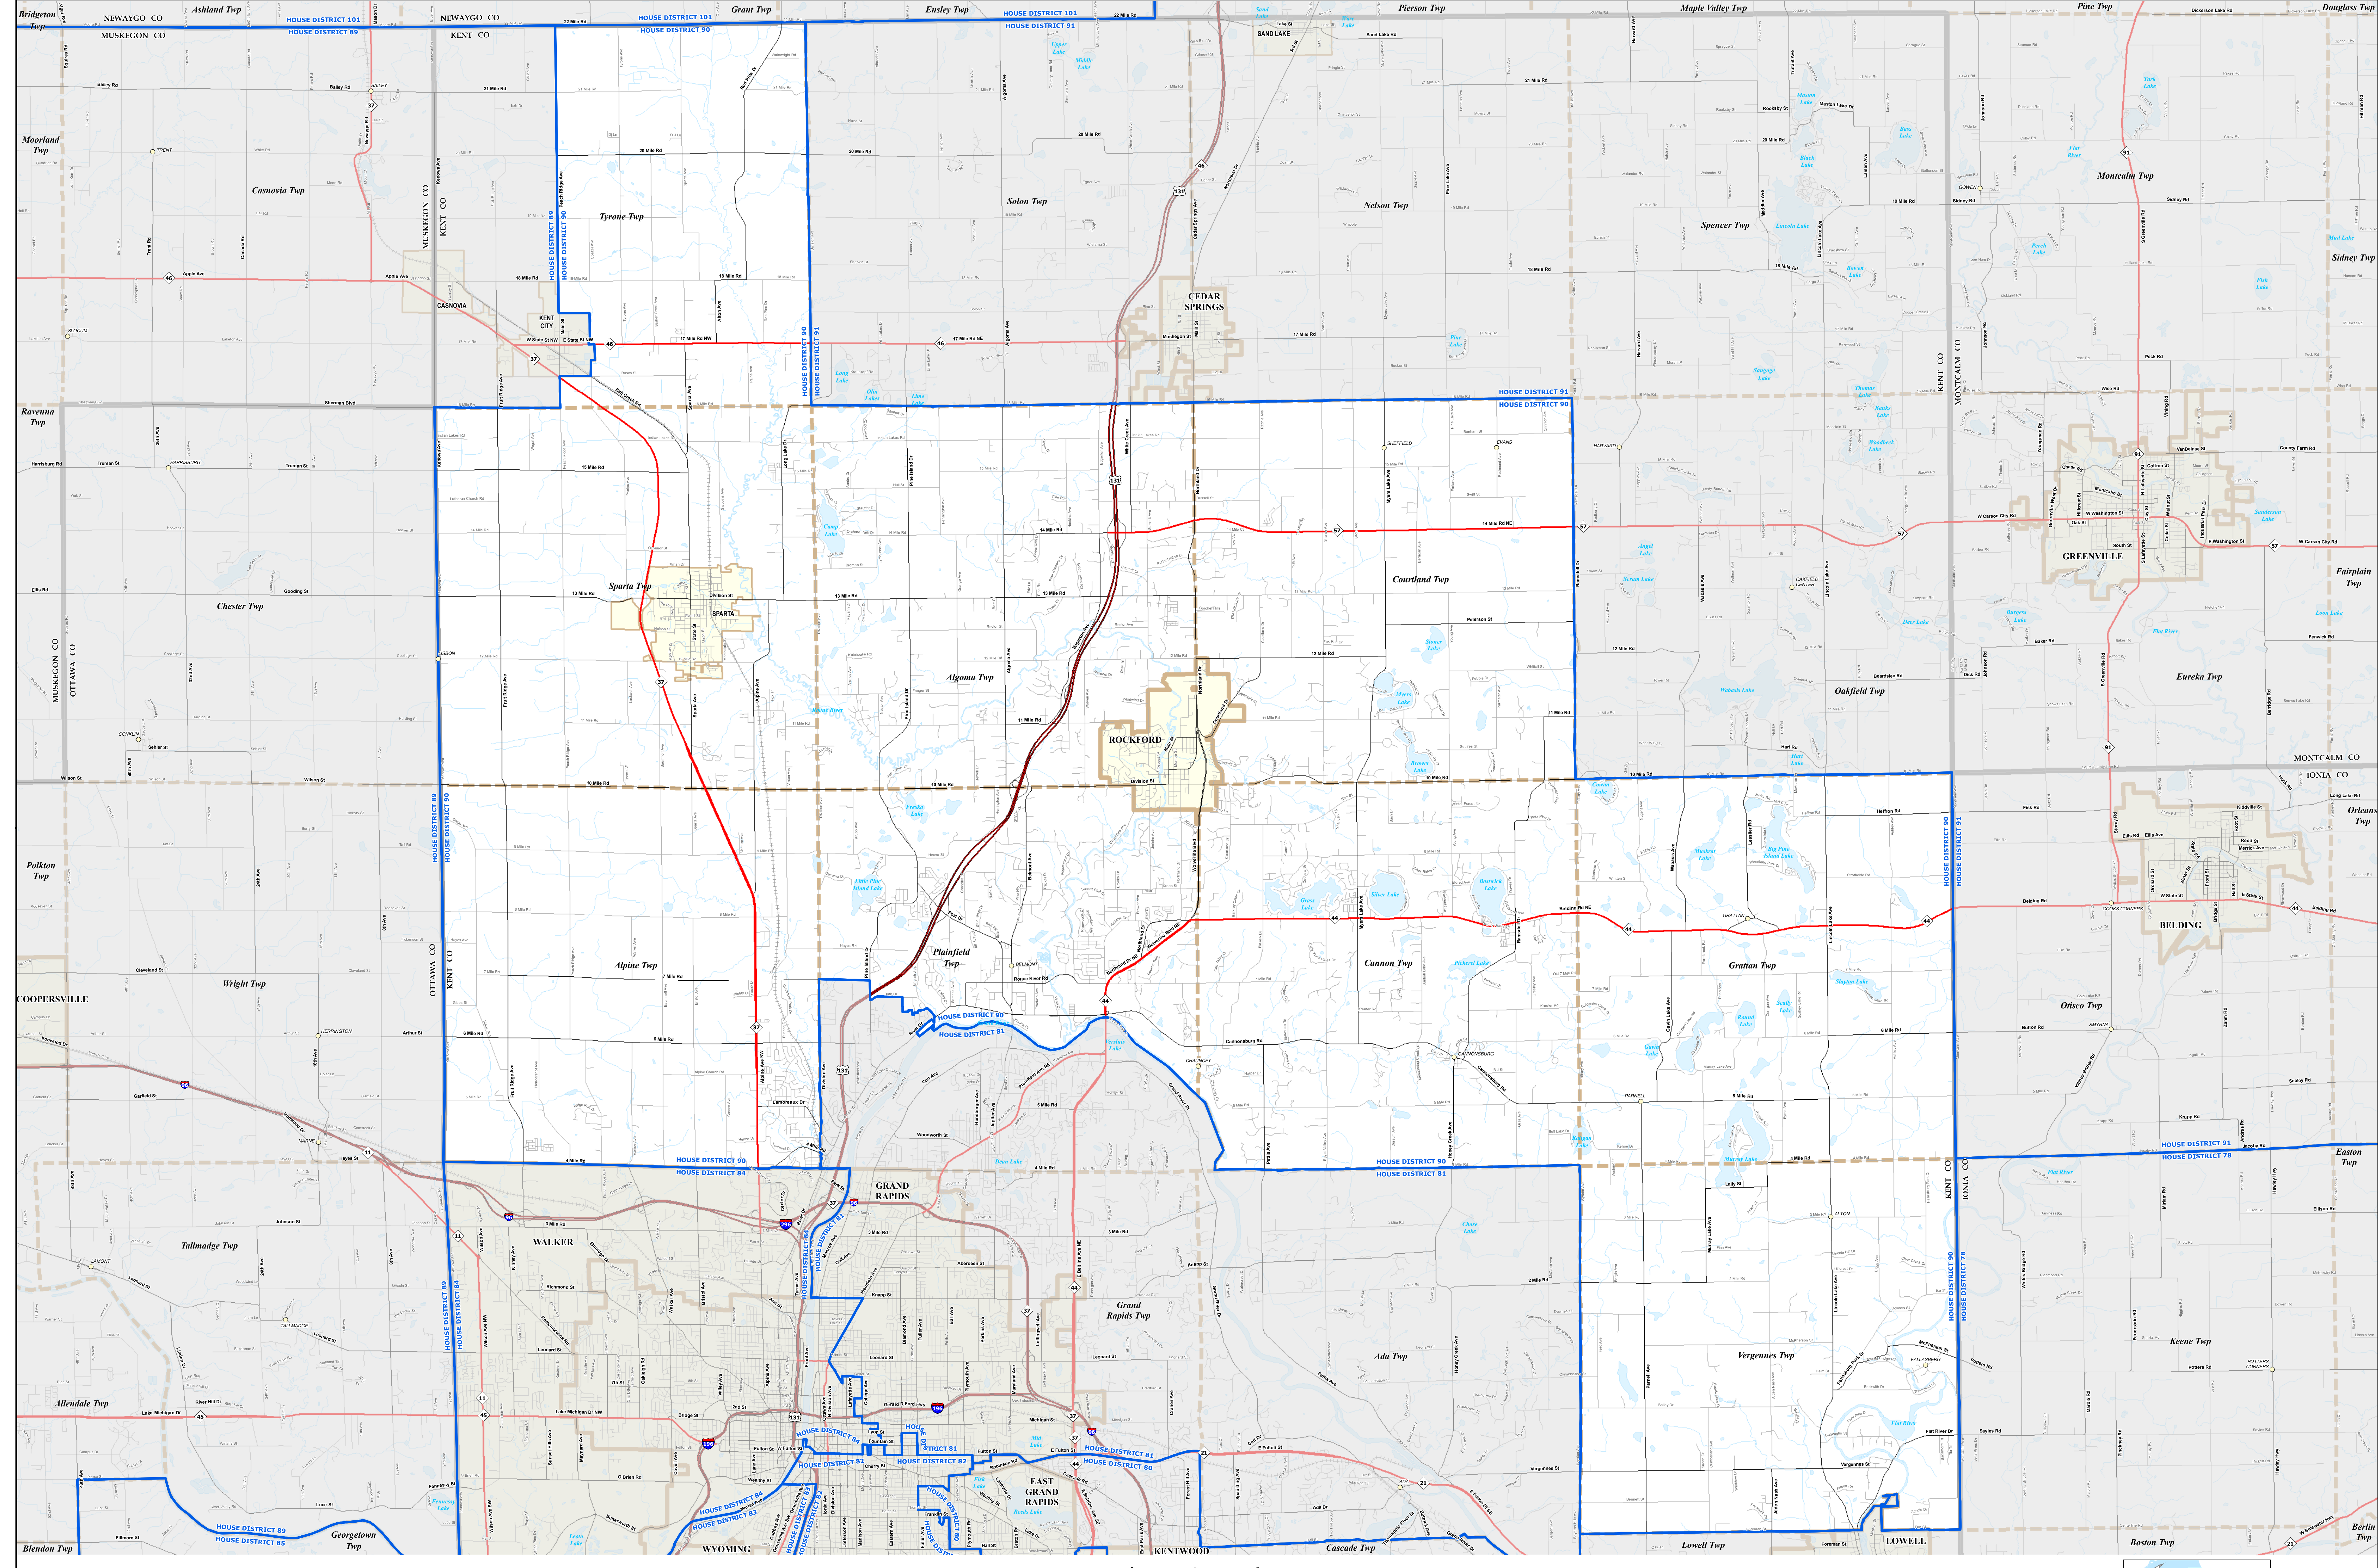

MICHIGAN STATE HOUSE DISTRICT 90

2021 Apportionment Plan

Legend			
	House District		Township
	City		Freeway
	Village		Highway
	Unincorporated Place		Railroad
	County		Water Feature
	State		River, Stream, or Drain
	Primary Road		Local Road